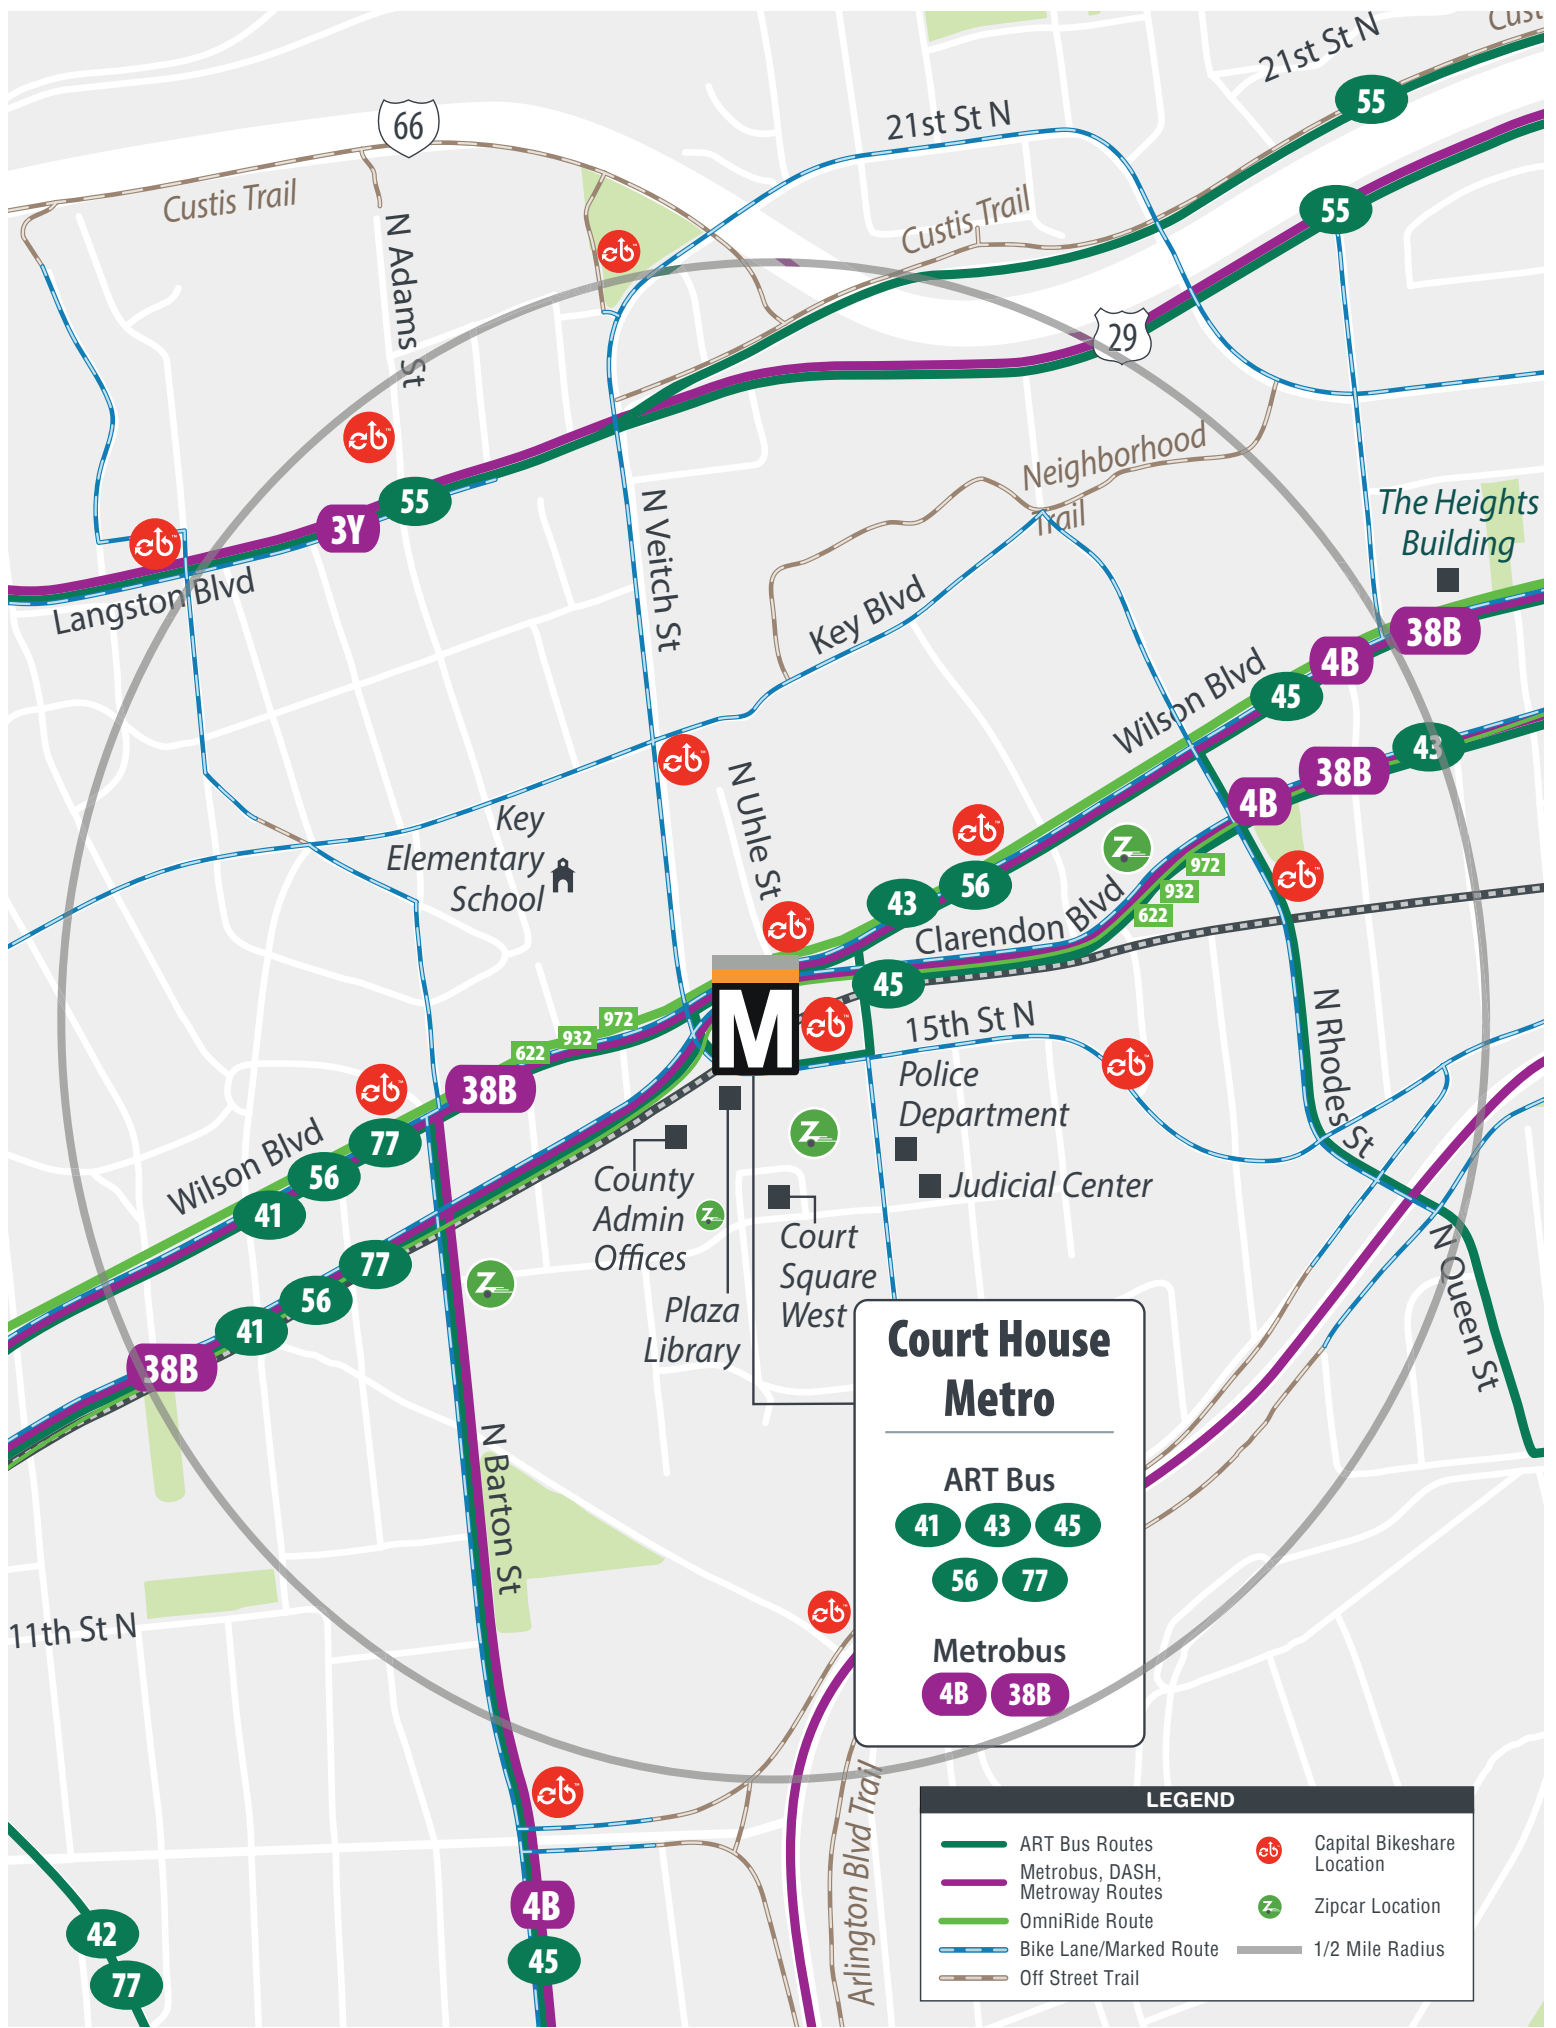

Court House Metro

ART Bus

41 43 45
56 77

Metrobus

4B 38B

LEGEND	
	ART Bus Routes
	Metrobus, DASH, Metroway Routes
	OmniRide Route
	Bike Lane/Marked Route
	Off Street Trail
	Capital Bikeshare Location
	Zipcar Location
	1/2 Mile Radius