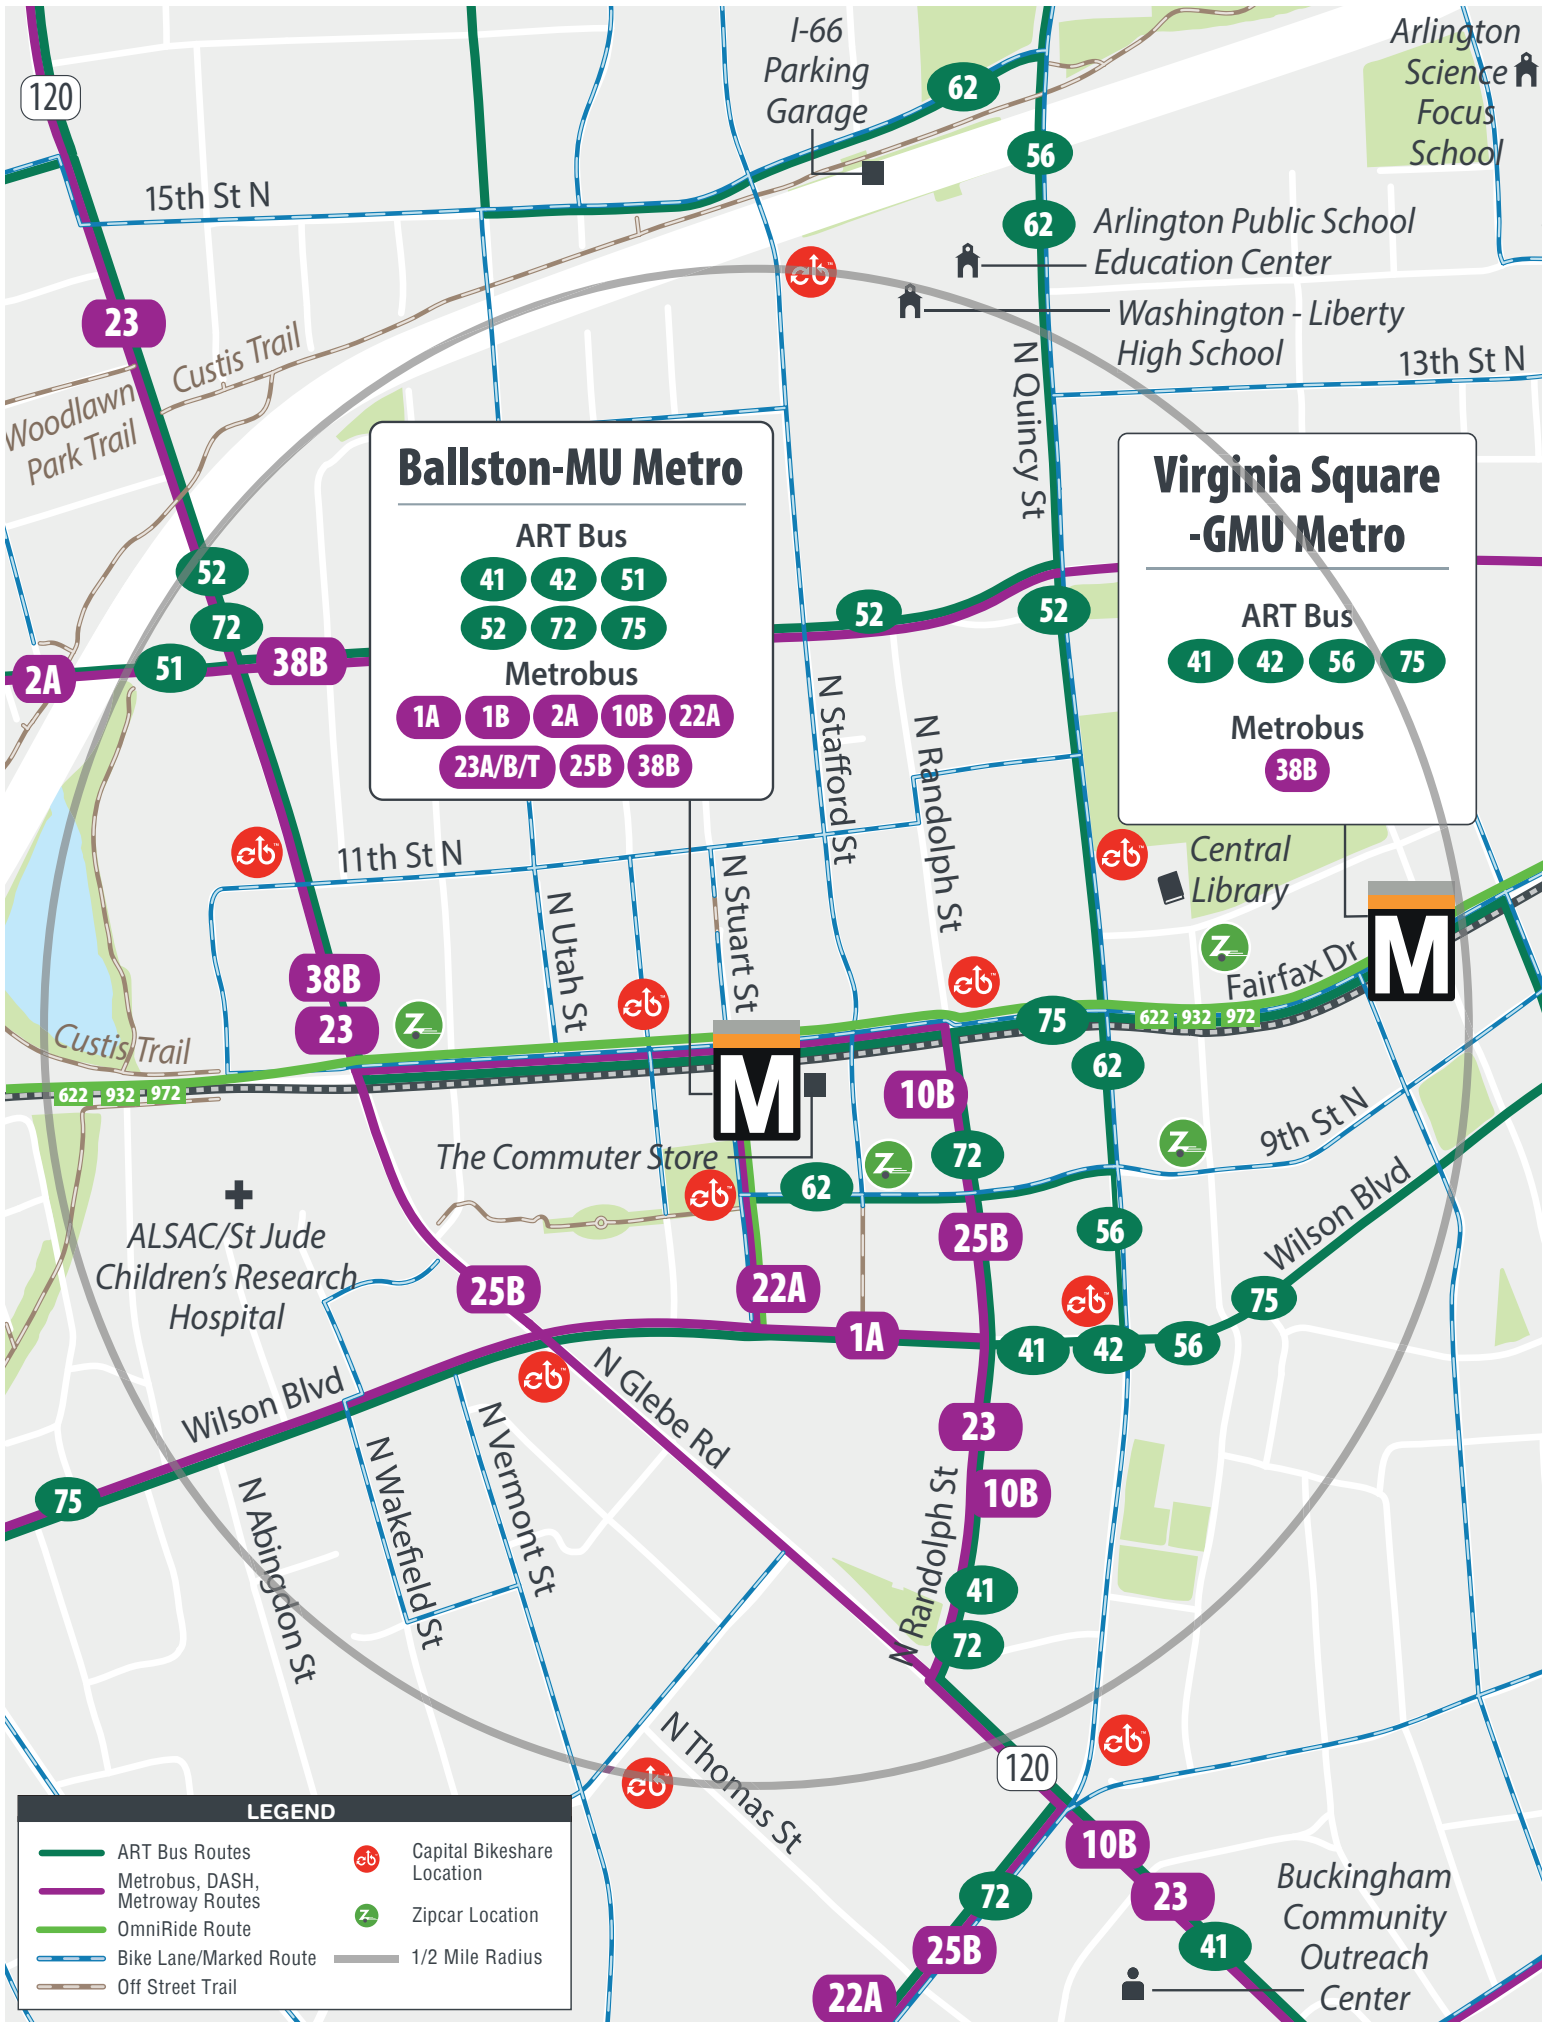

URBAN VILLAGE Ballston TRANSPORTATION BENEFITS & SERVICES

BUS AND METRO

Ballston-MU is the closest Metrorail station and serves both **Orange and Silver Lines**.

Nearby Bus Routes

- ART 41: Columbia Pk/Ballston/Court House
- ART 42: Ballston/Pentagon
- ART 51: Ballston/VHC
- ART 52: Virginia Hospital Center/East Falls Church
- ART 56: Military Rd/Rosslyn
- ART 72: Rock Spring/Ballston/Shirlington
- ART 75: Shirlington/Ballston/Virginia Square
- Metrobus 1A/B: Ballston/Vienna/Dunn Loring
- Metrobus 2A: Washington Blvd/Dunn Loring
- Metrobus 10B: Hunting Point/Ballston
- Metrobus 22A: Pentagon/Ballston
- Metrobus 23A/B/T: McLean/Crystal City/Tysons
- Metrobus 25B: Ballston/Van Dorn St Station
- Metrobus 38B: Ballston/Farragut Sq
- Omniride 622: Haymarket-Rosslyn/Ballston
- Omniride 932: Falmouth-Rosslyn/Ballston
- Omniride 972: Dale City-Pentagon & Rosslyn/Ballston

- Fairfax Dr & N Taylor St
- 9th St N & N Stuart St
- Fairfax Dr & N Randolph St
- N Quincy St & 10th St N
- Wilson Blvd & N Vermont St
- N Glebe Rd & 11th St N
- N Quincy St & Wilson Blvd
- Carlin Springs Rd & N Thomas St.
- N Stafford St & Generals Way
- N Quincy St & N Glebe Rd

• Google Maps

Visit google or download the app to look up convenient routes for any transit option.

• Car Free Near Me

Discover local transit solutions near you.

• ART Real-Time Arrivals

Find out when the next ART bus will arrive at your stop.

Metrobus

- 38B

LEGEND

- ART Bus Routes
- Metrobus, DASH, Metroway Routes
- OmniRide Route
- Bike Lane/Marked Route
- Off Street Trail
- Capital Bikeshare Location (eb)
- Zipcar Location (z)
- 1/2 Mile Radius