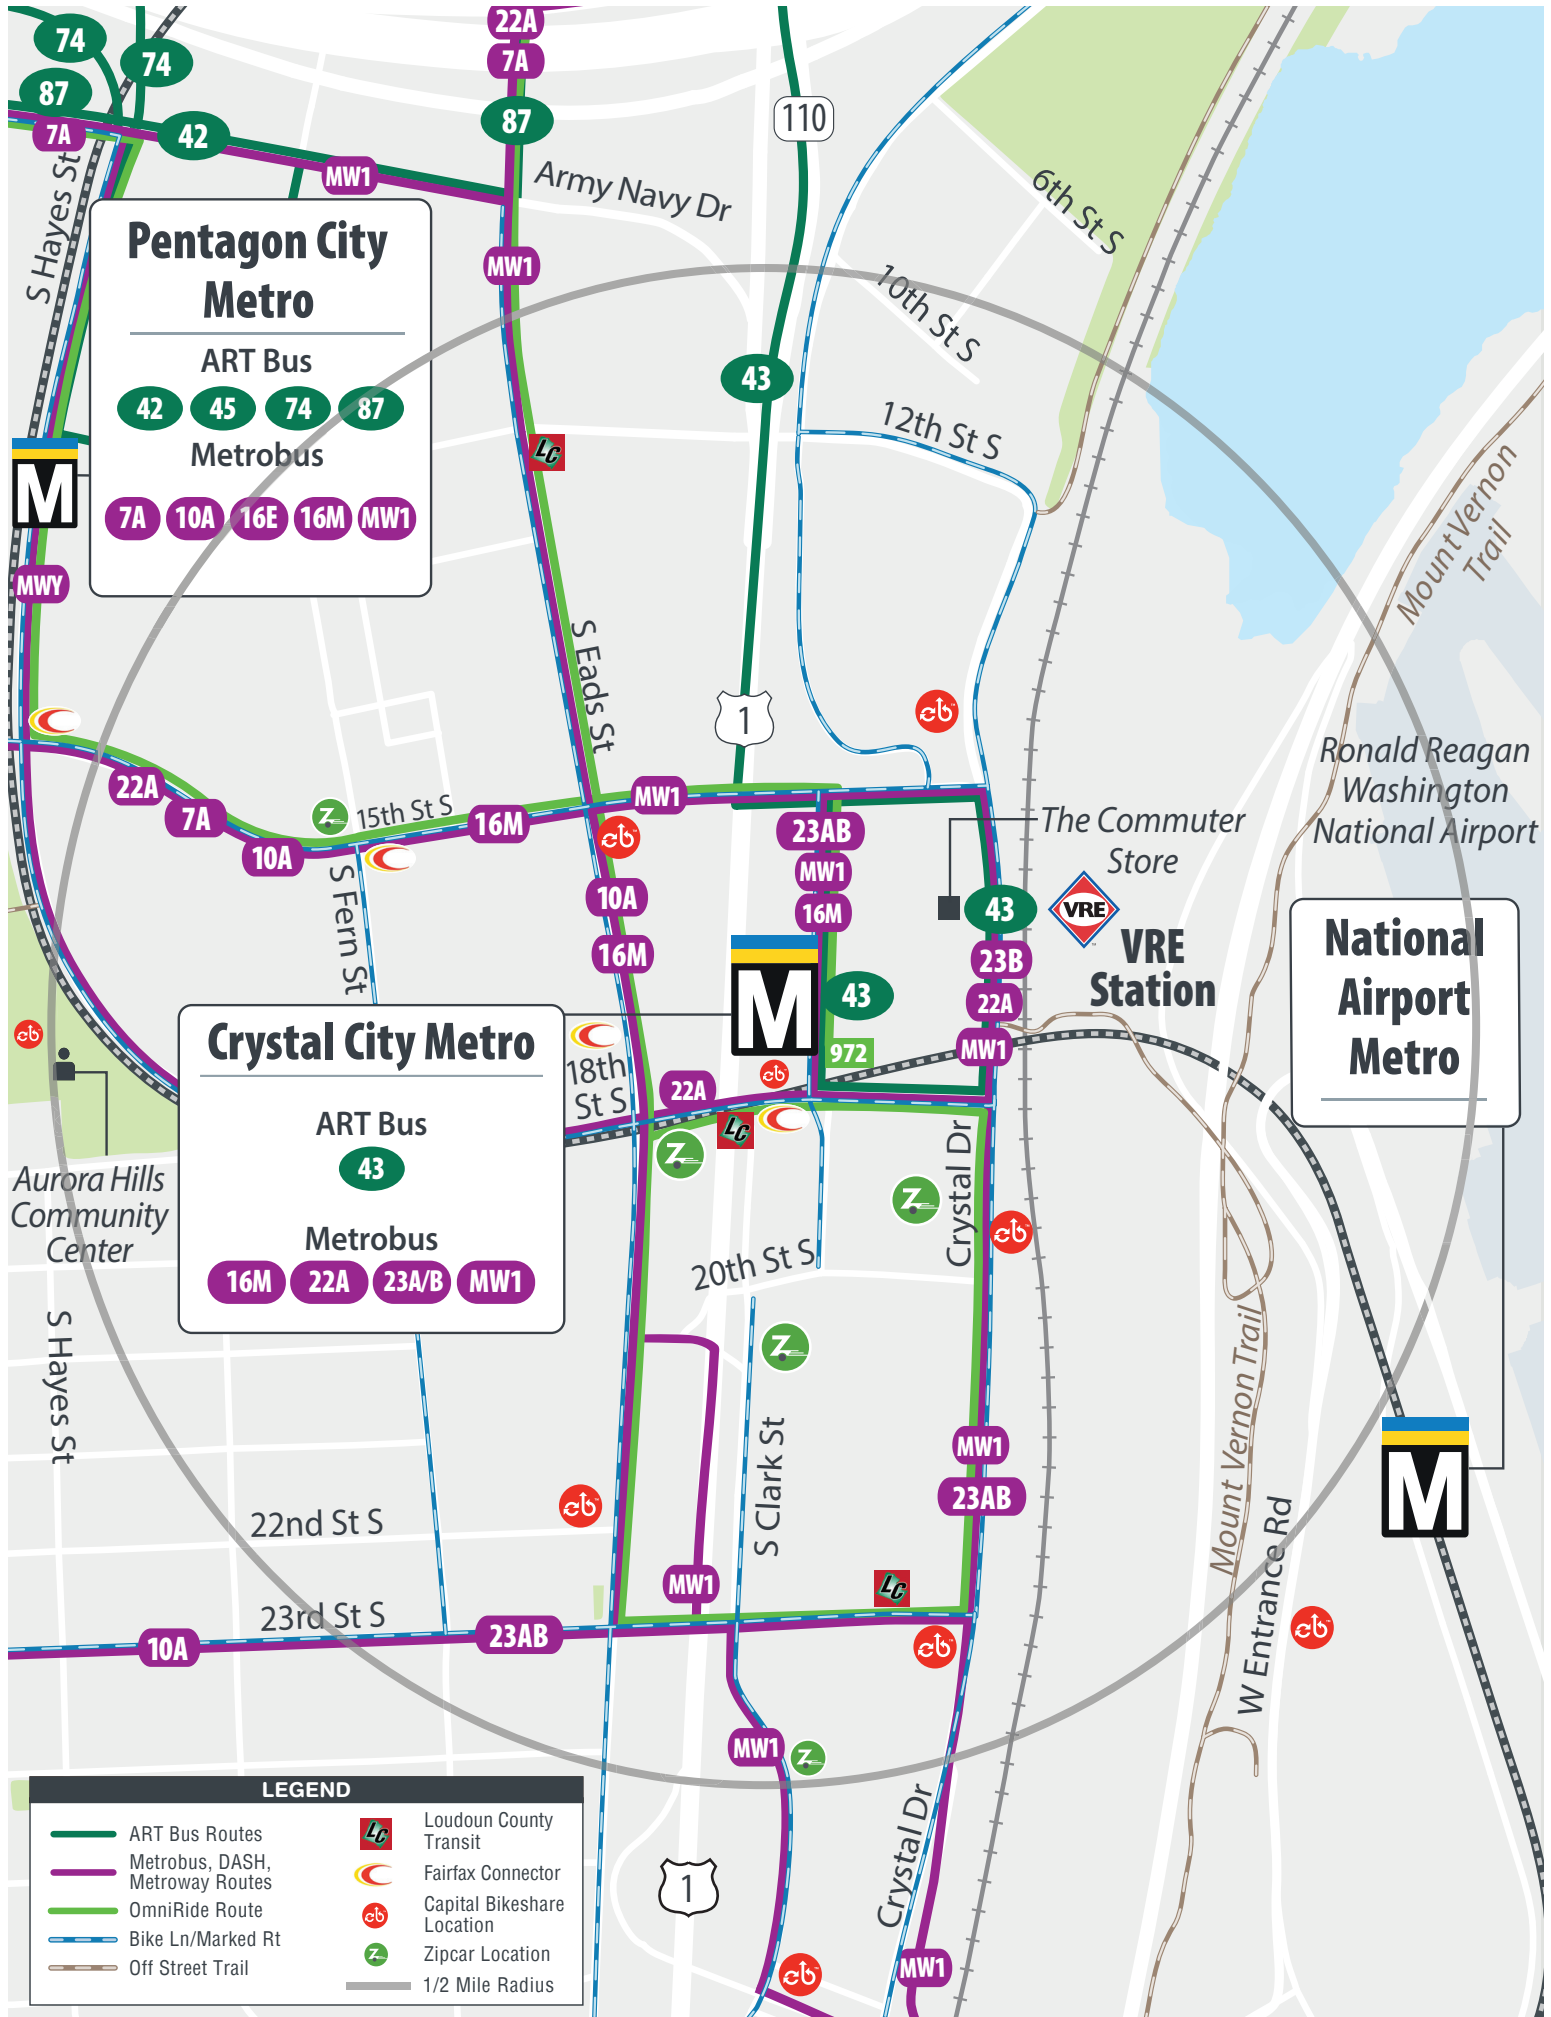

URBAN VILLAGE Crystal City

TRANSPORTATION BENEFITS & SERVICES

BUS AND METRO

Crystal City is the closest Metrorail station and serves both the **Blue and Yellow Lines**.

Nearby Bus Routes

- ART 43: Rosslyn/Court House
- Metrobus 7A: Lincolnia/North Fairlington
- Metrobus 10A: Alexandria/Pentagon
- Metrobus 16M: Crystal City/Skyline City
- Metrobus 22A: Pentagon/Ballston
- Metrobus 23A: Crystal City/Tysons Corner Center
- Metrobus 23B: Crystal City/Ballston
- MW1- Metroway: Braddock Rd/Pentagon City
- FC 598: Reston N/Pentagon/Crystal City
- FC 599: Reston N/Pentagon Express
- LCT 282/682: Dulles South & East Gate/Crystal City
- LCT 482/882: Leesburg/Crystal City
- Omniride 972: Dale City-Pentagon & Rosslyn/Ballston
- VRE: Fredericksburg Line/Manassas Line

Additional Information:

- CapitalBikeshare.com

CARSHARE

Try Zipcar to get wheels when you need, and take them for a spin.

Nearby Zipcar Locations

(check the Zipcar app for availability):

- 18th St at the Sheraton
- 1900 Crystal Dr
- 20th St S & Bell St
- 1480 S Fern St/15th & S Fern St
- Clark St

• Google Maps

Visit google or download the app to look up convenient routes for any transit option.

• Car Free Near Me

Discover local transit solutions near you.

• ART Real-Time Arrivals

Find out when the next ART bus will arrive at your stop.

Pentagon City Metro

ART Bus
 42 45 74 87

Metrobus
 7A 10A 16E 16M MW1

Crystal City Metro

ART Bus
 43

Metrobus
 16M 22A 23A/B MW1

National Airport Metro

LEGEND			
	ART Bus Routes		Loudoun County Transit
	Metrobus, DASH, Metroway Routes		Fairfax Connector
	OmniRide Route		Capital Bikeshare Location
	Bike Ln/Marked Rt		Zipcar Location
	Off Street Trail		1/2 Mile Radius