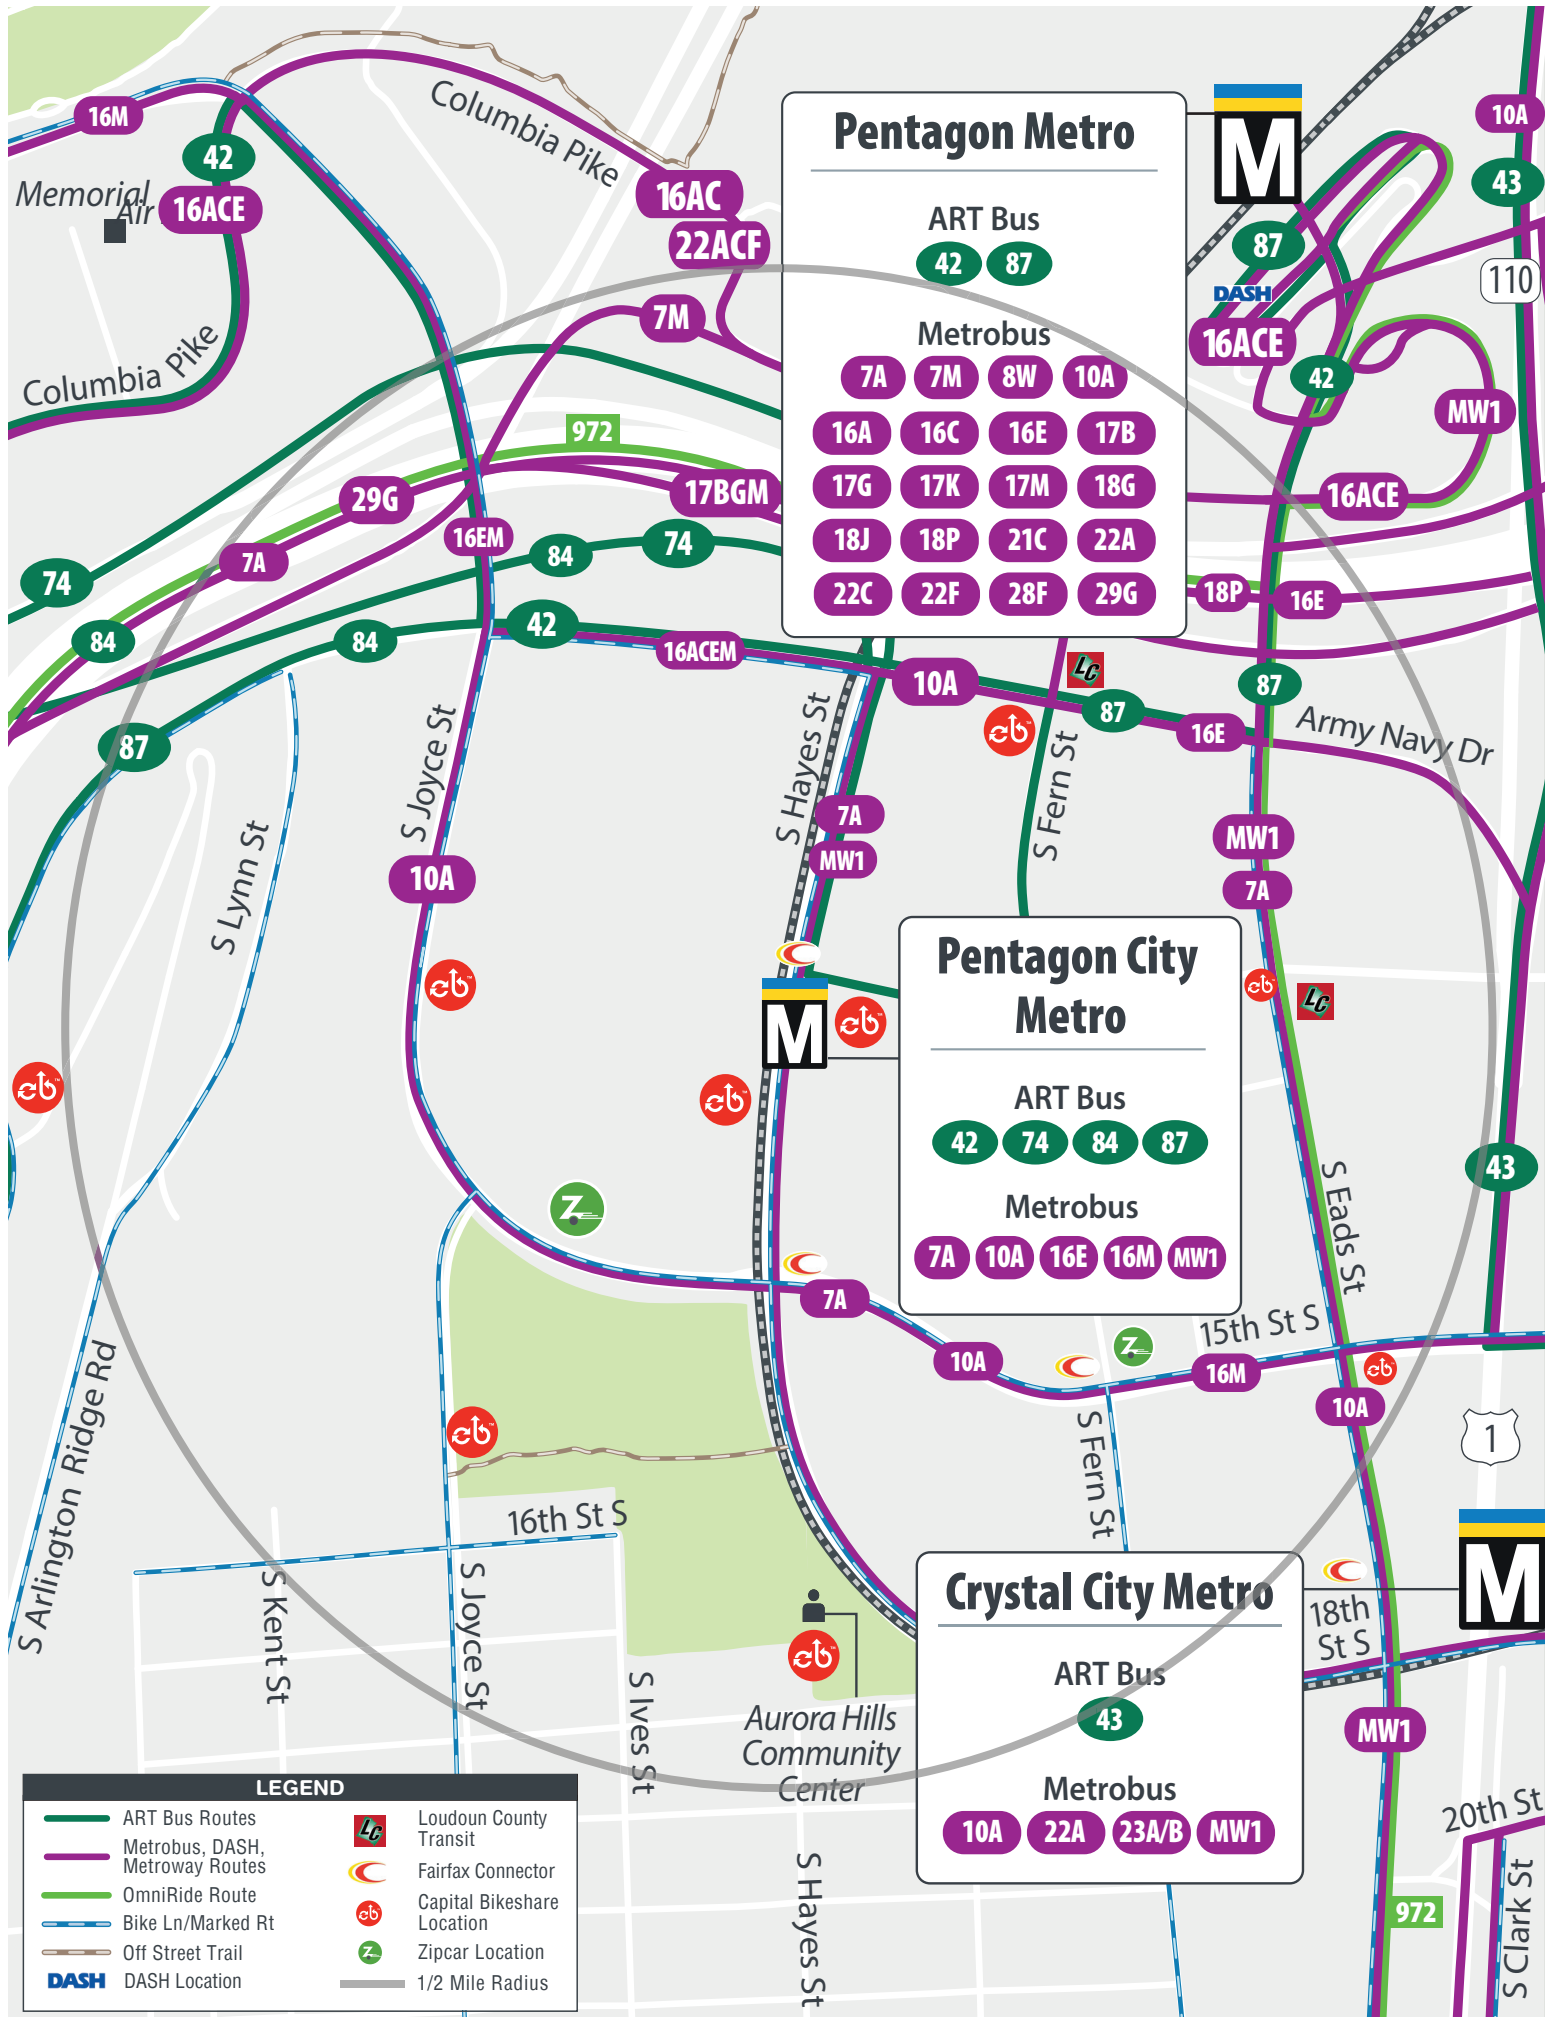

URBAN VILLAGE Pentagon City

TRANSPORTATION BENEFITS & SERVICES

BUS AND METRO

Pentagon City is the closest Metrorail station and serves both the **Blue and Yellow Lines**.

Nearby Bus Routes

- ART 42: Ballston/Pentagon
- ART 74: Arlington Village/Pentagon City
- ART 84: Douglas Park/Green Valley/Pentagon City
- ART 87: Pentagon/Shirlington
- Metrobus 7A: Lincolnia/North Fairlington
- Metrobus 10A: Huntington/Pentagon
- Metrobus 16E: Culmore/Franklin Sq
- Metrobus 16M: Crystal City/Skyline City
- Metrobus 22A: Pentagon/Ballston
- MW1- Metroway: Braddock Rd/Pentagon City
- FC 598: Reston N/Pentagon/Crystal City
- FC 599: Reston N/Pentagon Express
- Omniride 972: Dale City-Pentagon & Rosslyn/Ballston

- 12th St S & S Hayes St
- Army Navy Dr & S Fern St
- S Eads St & 12th St S
- 18th St S & S Hayes St
- Army Navy Drive & S Joyce St
- S Eads St & 15th St S
- S Joyce St & 16th St S
- Army Navy Dr & S Nash St

• Google Maps

Visit google or download the app to look up convenient routes for any transit option.

• Car Free Near Me

Discover local transit solutions near you.

• ART Real-Time Arrivals

Find out when the next ART bus will arrive at your stop.

Metrobus
10A 22A 23A/B MW1

LEGEND	
	ART Bus Routes
	Metrobus, DASH, Metroway Routes
	Omniride Route
	Bike Ln/Marked Rt
	Off Street Trail
	DASH Location
	Loudoun County Transit
	Fairfax Connector
	Capital Bikeshare Location
	Zipcar Location
	1/2 Mile Radius