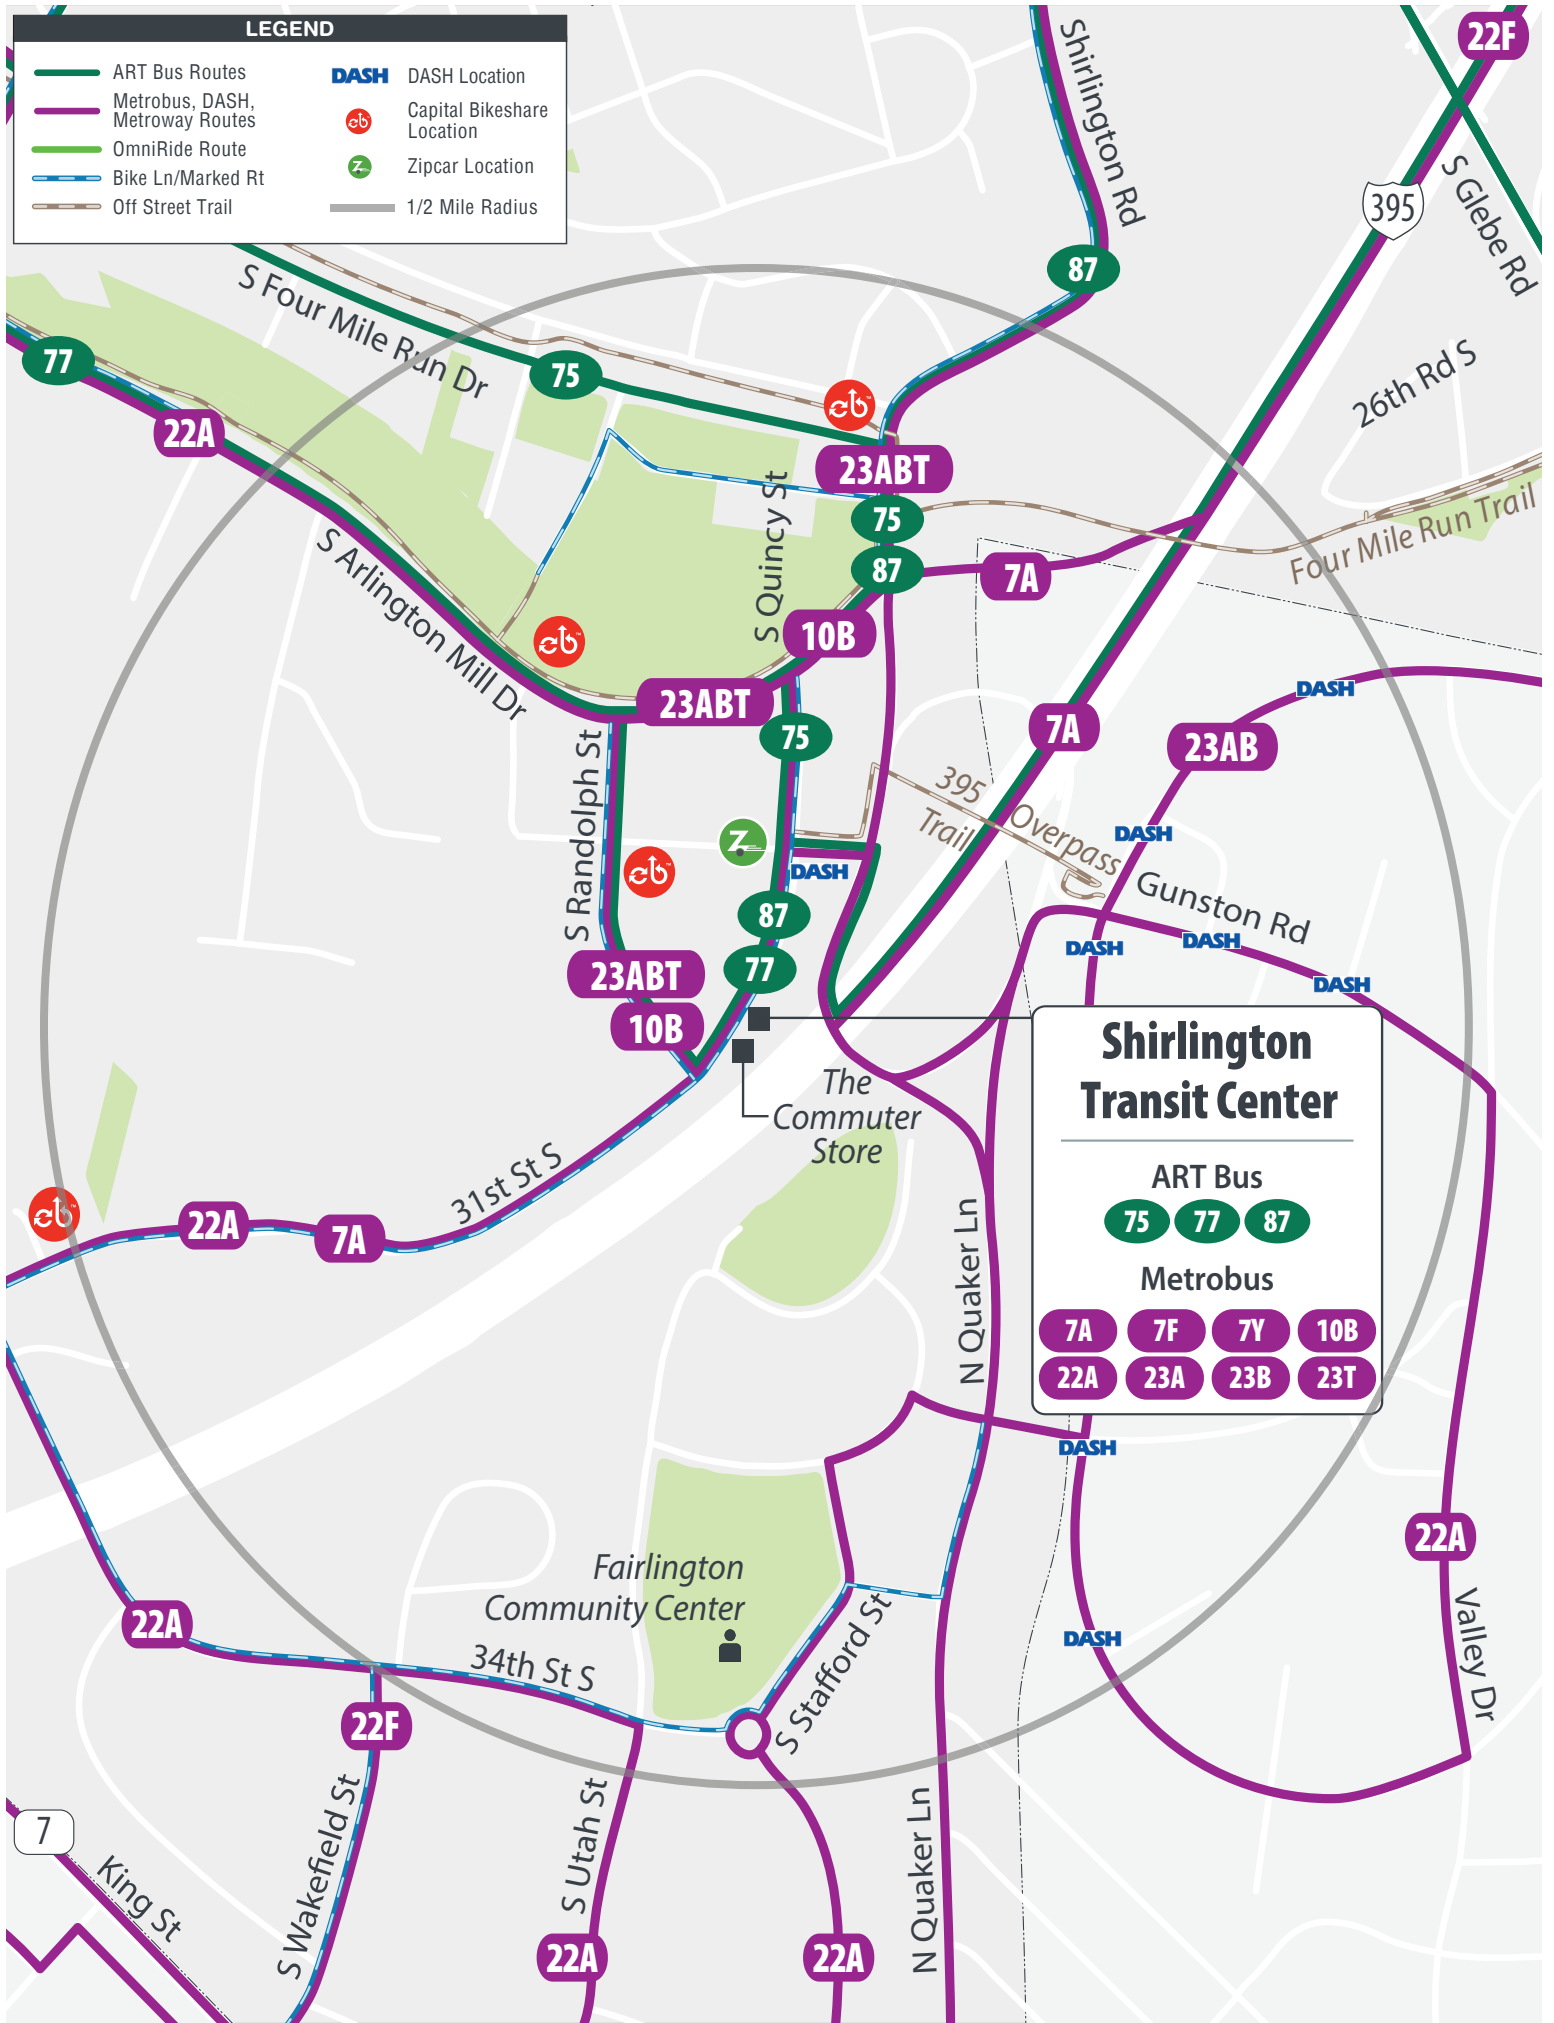

### Nearby Bus Routes

- ART 72: Rock Spring/Ballston/Shirlington
- ART 75: Shirlington/Ballston/Virginia Square
- ART 77: Shirlington/ Lyon Park/Court House
- ART 87: Pentagon/Pentagon City
- Metrobus 7A: Lincolnia/North Fairlington
- Metrobus 10B: Ballston/Hunting Point
- Metrobus 22A: Pentagon/Ballston
- Metrobus 22F: Barcroft/South Fairlington
- Metrobus 23A: Crystal City/Tysons Corner Center
- Metrobus 23B: Crystal City/Ballston
- Metrobus 23T: Tysons Corner Center
- DASH 103: Braddock Rd/Russell Rd/Glebe Rd/Pentagon
- DASH 104: Braddock Rd/Cameron Mills/Parkfairfax/Pentagon
- DASH 36A/B: Mark Center/Potomac Yard

### • Google Maps

Visit google or download the app to look up convenient routes for any transit option.

### • Car Free Near Me

Discover local transit solutions near you.

### • ART Real-Time Arrivals

Find out when the next ART bus will arrive at your stop.

**LEGEND**

- ART Bus Routes
- Metrobus, DASH, Metroway Routes
- OmniRide Route
- Bike Ln/Marked Rt
- Off Street Trail
- DASH DASH Location
- eb Capital Bikeshare Location
- z Zipcar Location
- 1/2 Mile Radius