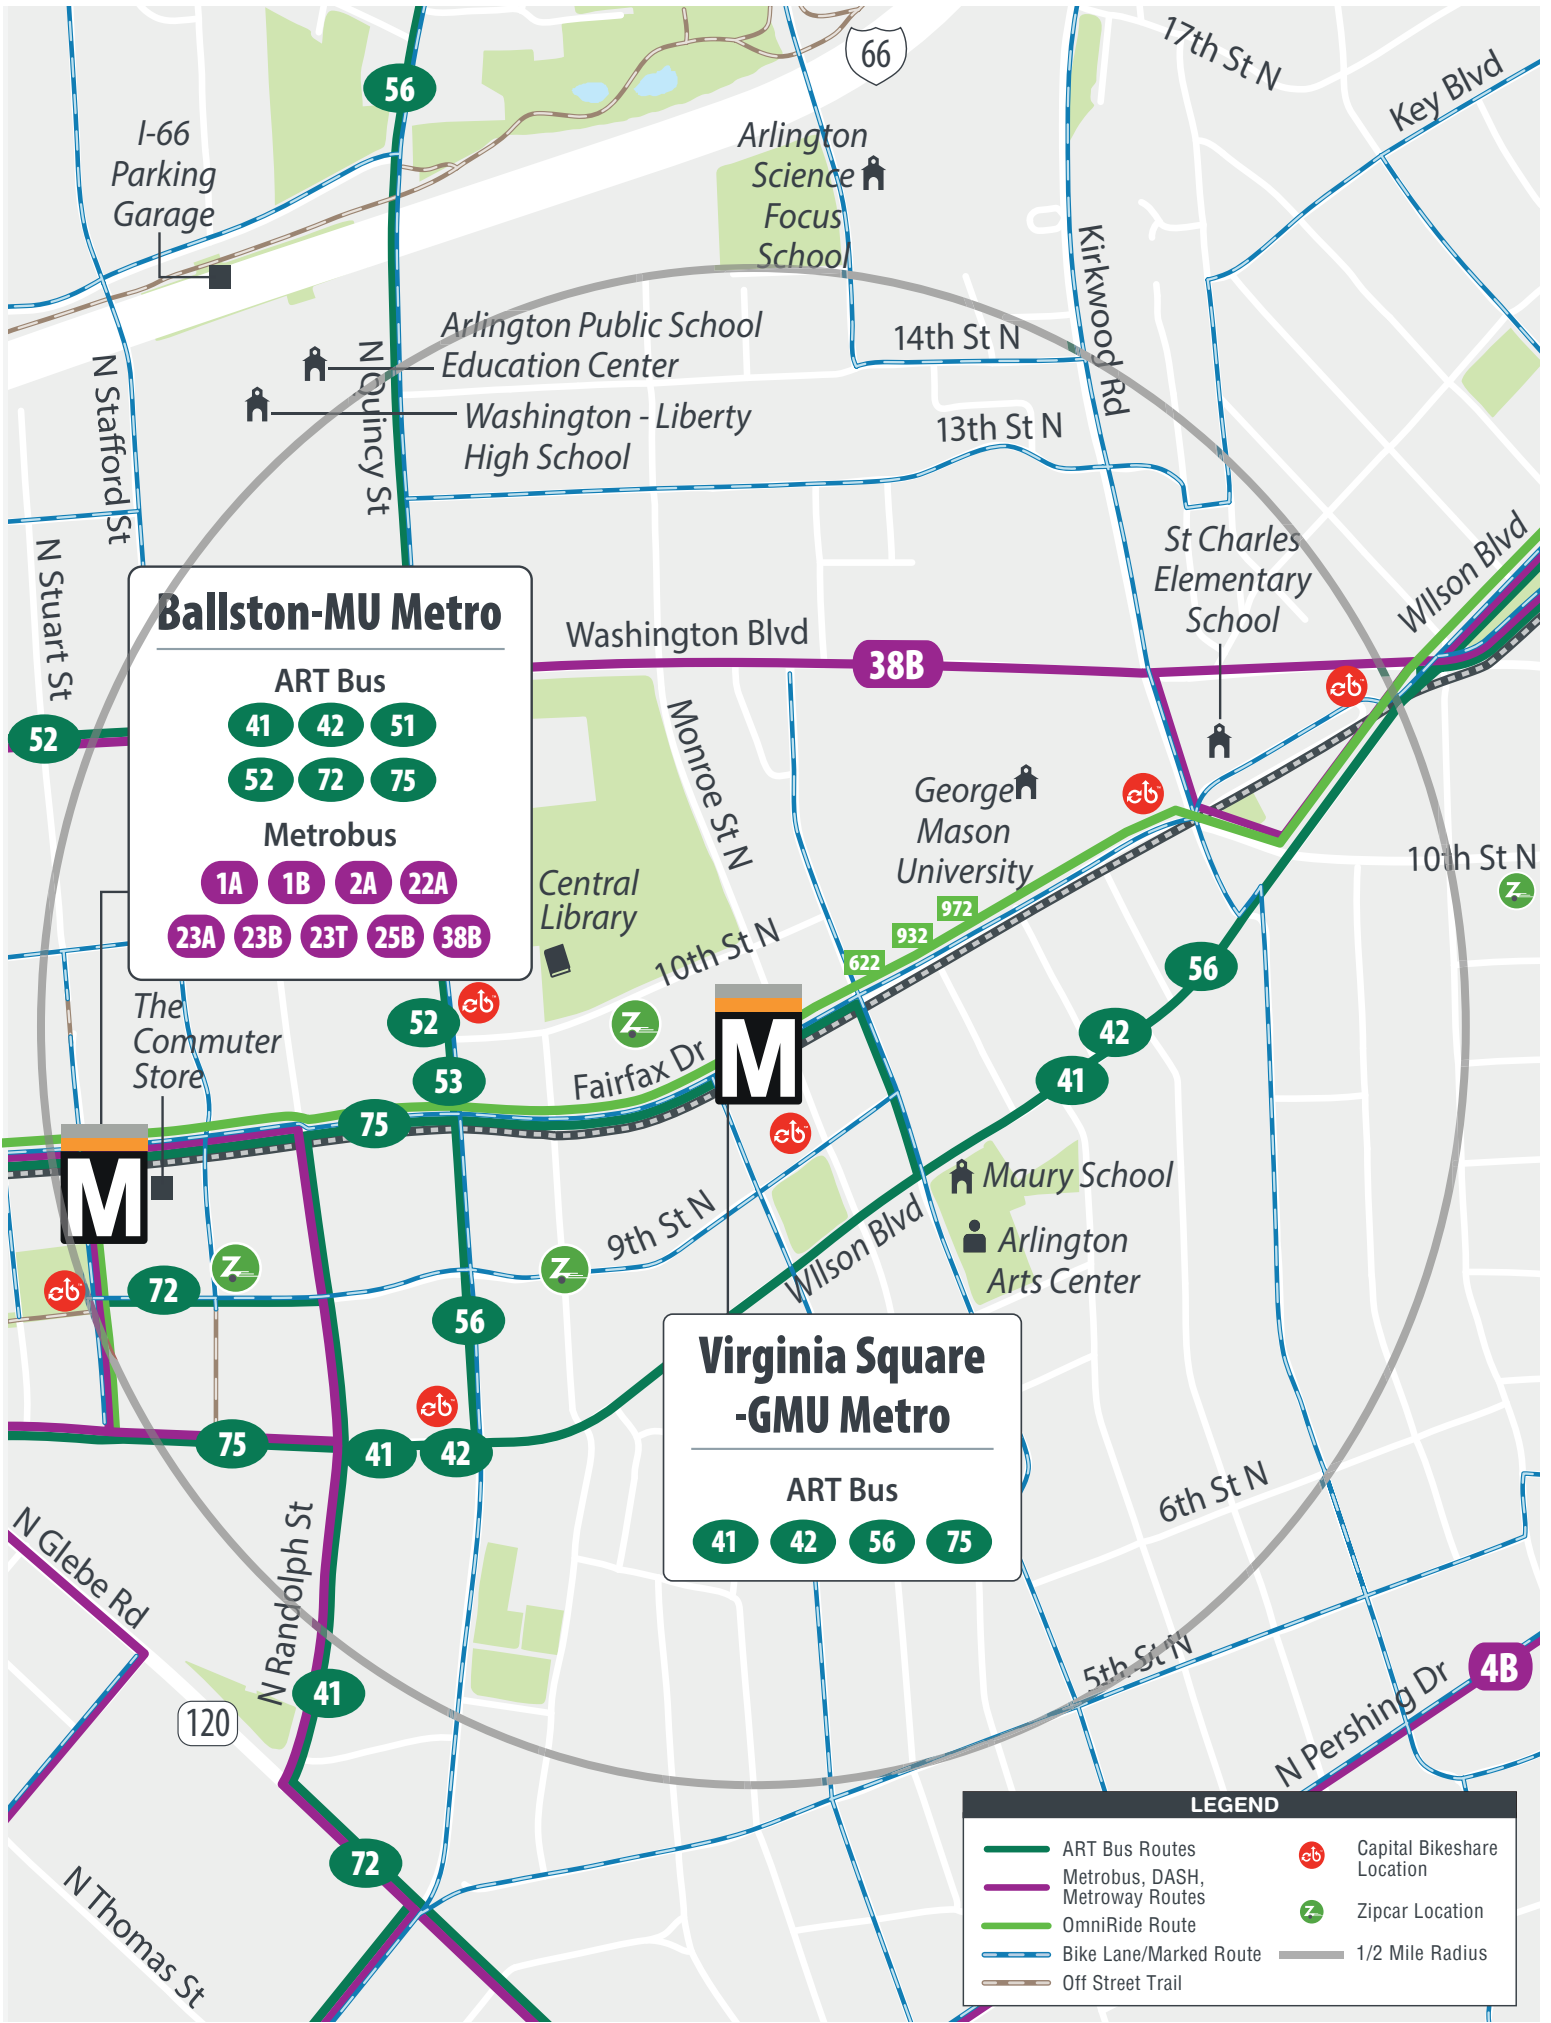

Ballston-MU Metro

ART Bus

41 42 51
52 72 75

Metrobus

1A 1B 2A 22A
23A 23B 23T 25B 38B

Virginia Square -GMU Metro

ART Bus

41 42 56 75

LEGEND			
	ART Bus Routes		Capital Bikeshare Location
	Metrobus, DASH, Metroway Routes		Zipcar Location
	OmniRide Route		1/2 Mile Radius
	Bike Lane/Marked Route		
	Off Street Trail